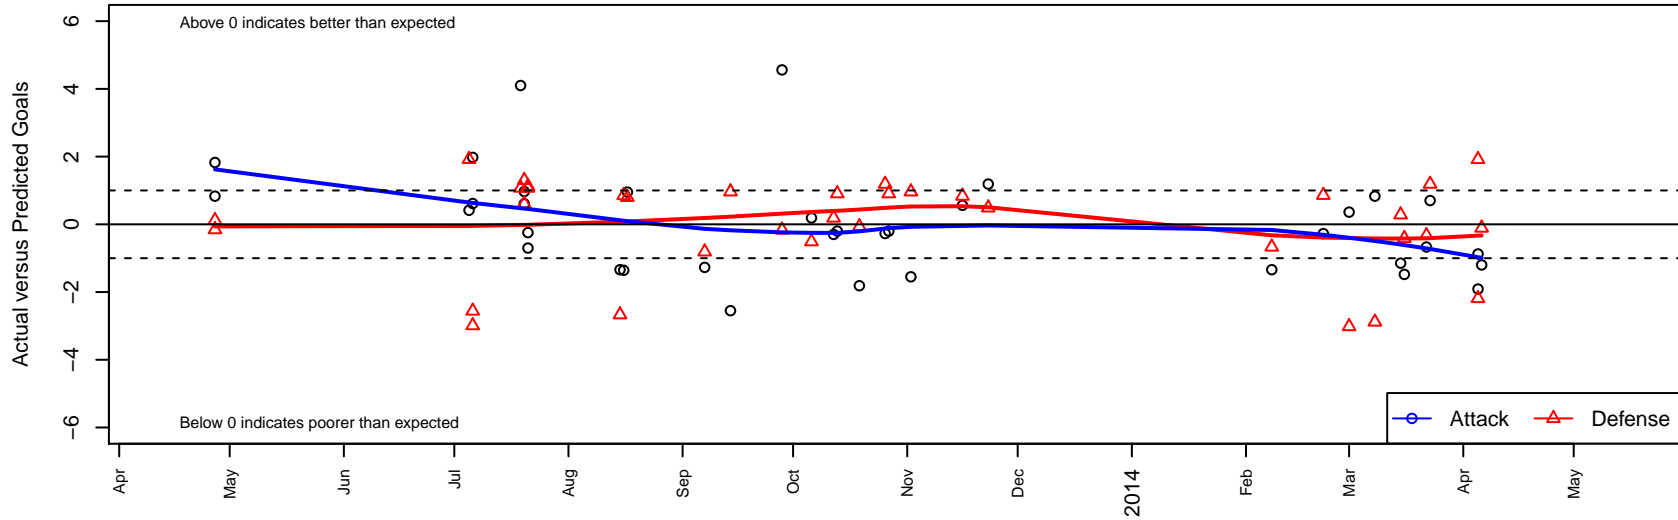

# MVP Rapids Navy B00

Maple Valley SA  
 Maple Valley, WA  
 B00 total strength=750  
 attack=1.1 defense=0.64  
 fall league = PSPL Classic 2 U13, Spr PSPL CI  
 alt names used:  
 MVP Rapids Navy B00  
 MVP Rapids Navy  
 MVP Rapids 00 Navy  
 WSA Rapids Navy  
 MAPLE VALLEY PREMIER MVP RAPIDS 00 (!  
 Maple Valley Rapids  
 MVP Rapids B00  
 MAPLE VALLEY SA MVP RAPIDS 00 NAVY (V  
 MAPLE VALLEY PREMIER MVP RAPIDS 00 N

Venues played:  
 WA Cup U12  
 Sounders FC Cup BU13  
 Beaverton Cup BU13 Silver  
 Bigfoot Silver U13  
 PSPL Classic 2 U13  
 Spr PSPL Classic 1 U13  
 WA Cup BU13 Bronze U13

**MVP Rapids Navy B00**  
 Dots are actual minus expected GF (blue circles) and GA (red triangles).  
 Blue line is smoothed change in attack strength. Red is smoothed change in defense strength.